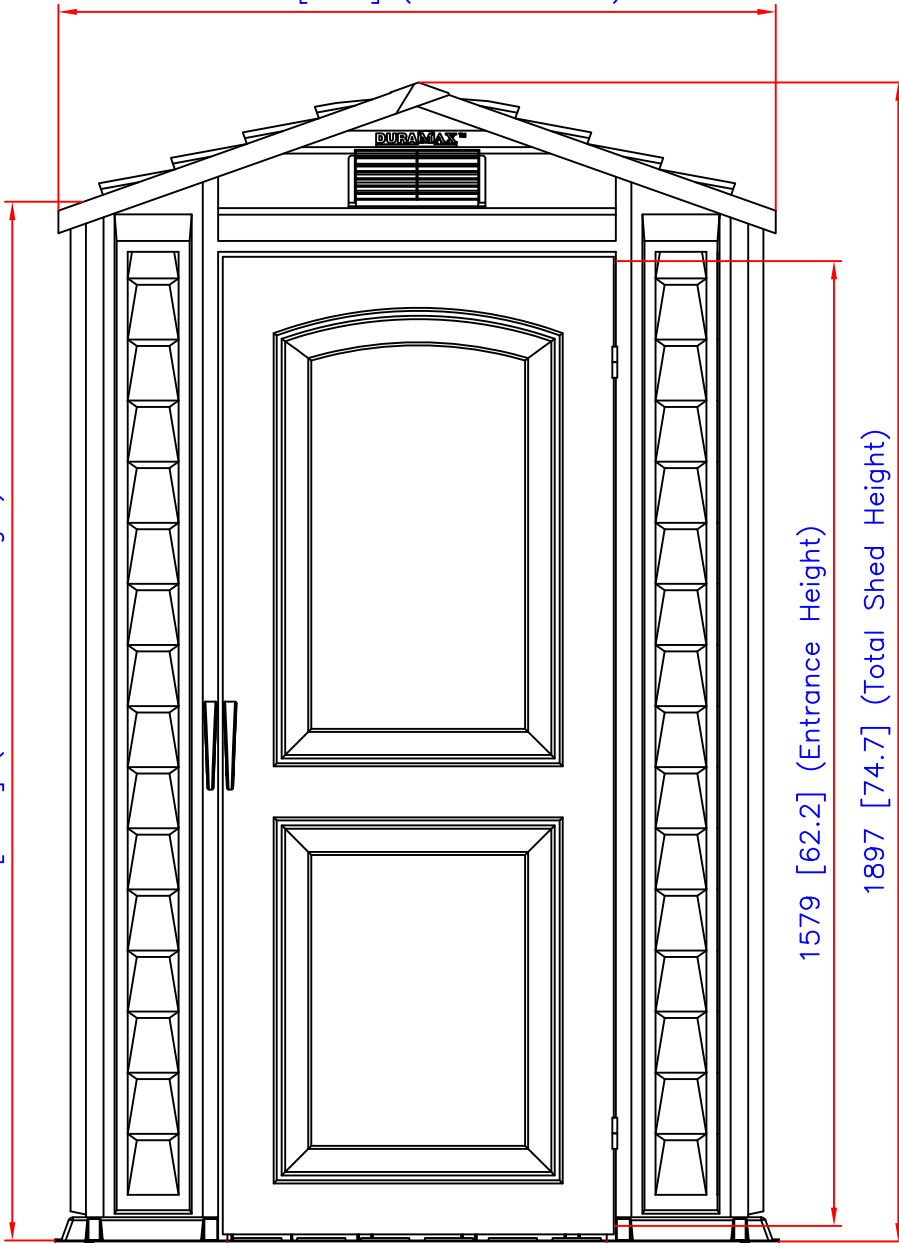

4'x6' StorePro

1174 [46.3] (External Width)

1729 [68.1] (External Depth)

1700 [67.0] (Wall Panel Height)

1579 [62.2] (Entrance Height)

1897 [74.7] (Total Shed Height)

621 [24.5] (Door Opening)

1185 [46.7] (Shed Base Width)

1799 [70.9] (Shed Base Depth)